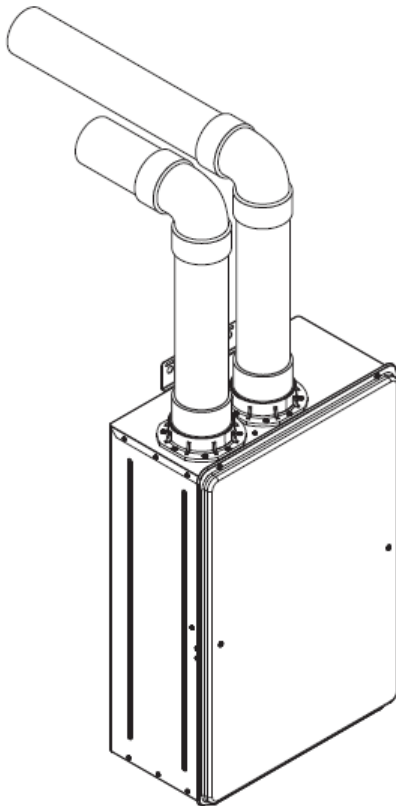

COMMERCIAL INSTALLATION

- **Location: Chicago, IL**
- **Date: August 2010**

RESIDENTIAL INSTALLATION

- Location: Atlanta, GA
- Date: August 27, 2010

HORIZONTAL TERMINATION 3D VIEW

3-inch Two Pipe

2-INCH INSTALLATION

HORIZONTAL TERMINATION SIDE VIEW

HORIZONTAL TERMINATION SIDE VIEW

Rheem Tankless Water Heating

Overview of Condensing Tankless Water Heating

INDOOR MODEL

OUTDOOR MODEL