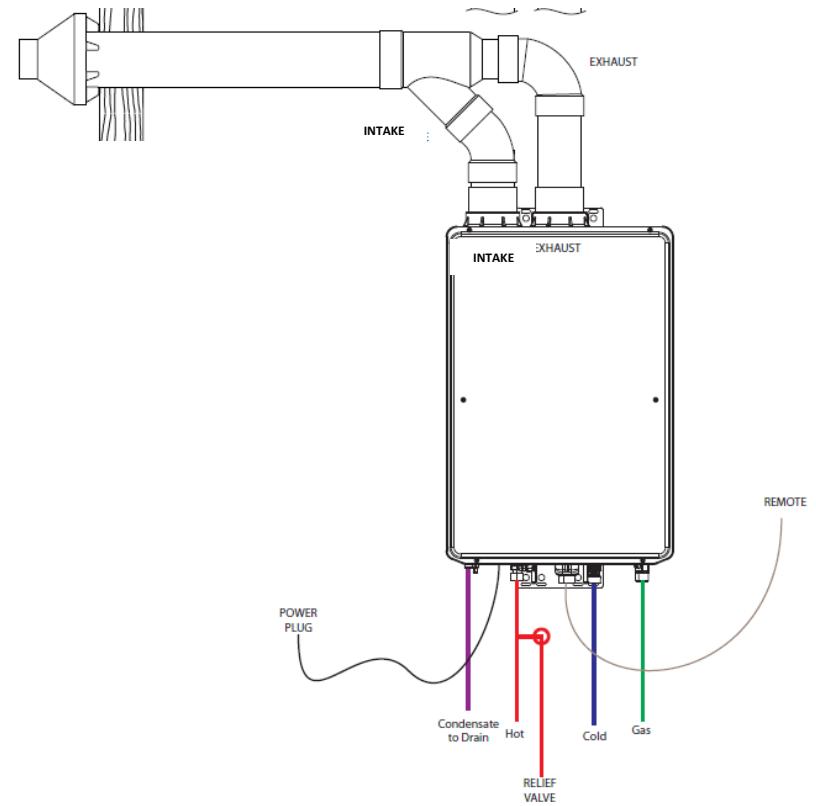

COMMERCIAL INSTALLATION

- **Location: Chicago, IL**
- **Date: August 2010**

RESIDENTIAL INSTALLATION

- Location: Atlanta, GA
- Date: August 27, 2010

HORIZONTAL TERMINATION 3D VIEW

3-inch Two Pipe

2-INCH INSTALLATION

HORIZONTAL TERMINATION SIDE VIEW

HORIZONTAL TERMINATION SIDE VIEW

Rheem Tankless Water Heating

Overview of Condensing Tankless Water Heating

INDOOR MODEL

OUTDOOR MODEL