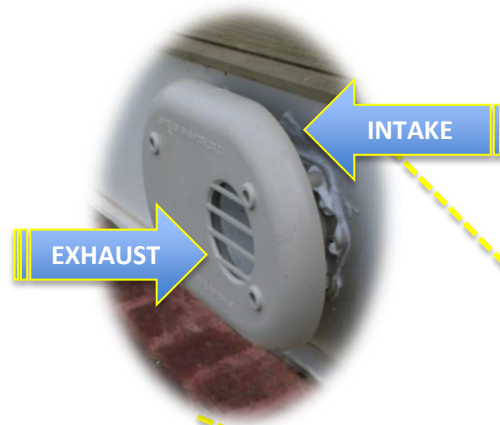

COMMERCIAL INSTALLATION

- **Location: Chicago, IL**
- **Date: August 2010**

RESIDENTIAL INSTALLATION

- Location: Atlanta, GA
- Date: August 27, 2010

HORIZONTAL TERMINATION 3D VIEW

3-inch Two Pipe

2-INCH INSTALLATION

HORIZONTAL TERMINATION SIDE VIEW

HORIZONTAL TERMINATION SIDE VIEW

Rheem Tankless Water Heating

Overview of Condensing Tankless Water Heating

INDOOR MODEL

OUTDOOR MODEL