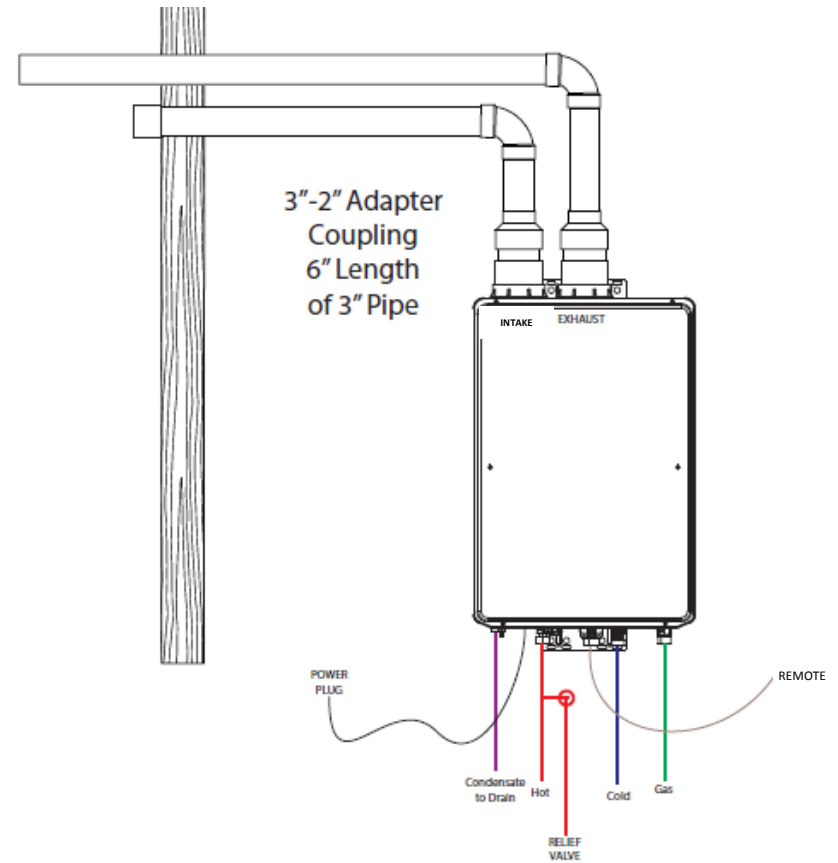

COMMERCIAL INSTALLATION

- **Location: Chicago, IL**
- **Date: August 2010**

RESIDENTIAL INSTALLATION

- Location: Atlanta, GA
- Date: August 27, 2010

HORIZONTAL TERMINATION 3D VIEW

3-inch Two Pipe

2-INCH INSTALLATION

HORIZONTAL TERMINATION SIDE VIEW

HORIZONTAL TERMINATION SIDE VIEW

Rheem Tankless Water Heating

Overview of Condensing Tankless Water Heating

INDOOR MODEL

OUTDOOR MODEL