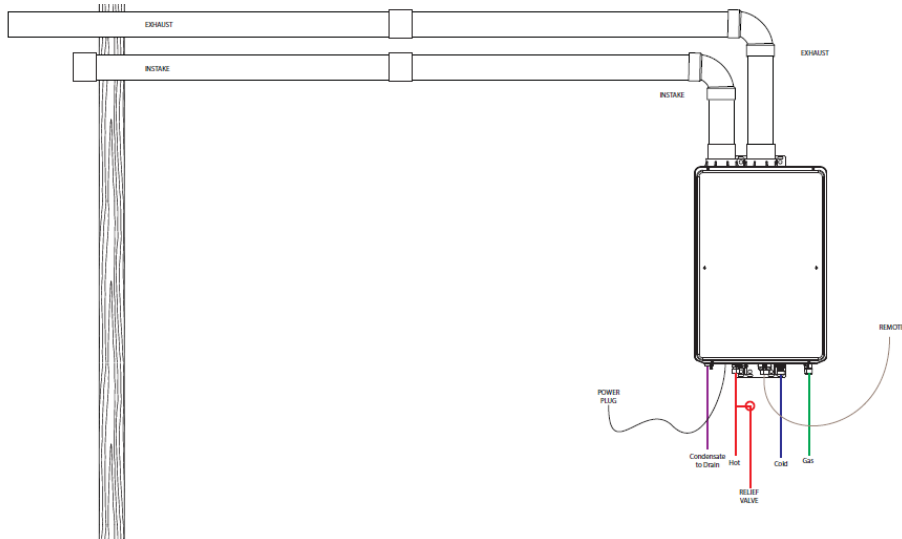

COMMERCIAL INSTALLATION

- **Location: Chicago, IL**
- **Date: August 2010**

RESIDENTIAL INSTALLATION

- Location: Atlanta, GA
- Date: August 27, 2010

HORIZONTAL TERMINATION 3D VIEW

3-inch Two Pipe

2-INCH INSTALLATION

HORIZONTAL TERMINATION SIDE VIEW

HORIZONTAL TERMINATION SIDE VIEW

Rheem Tankless Water Heating

Overview of Condensing Tankless Water Heating

INDOOR MODEL

OUTDOOR MODEL